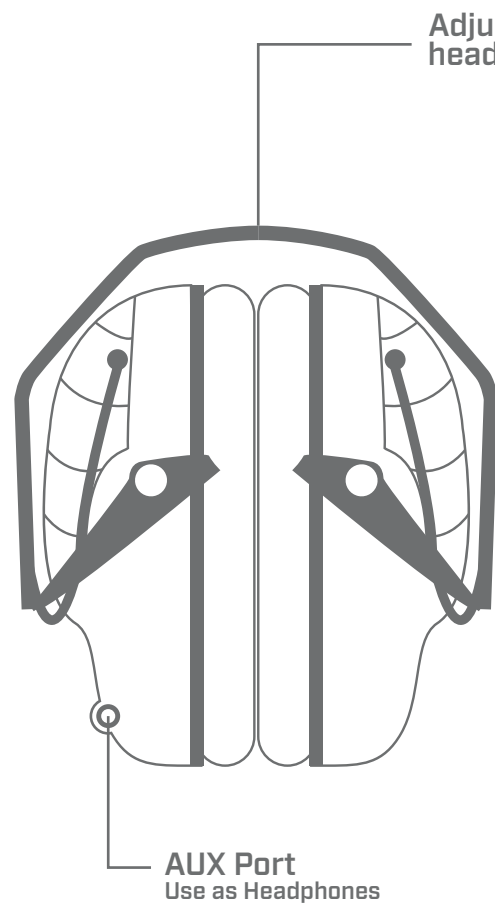

TRACKR

AXIL

AXIL | TRACKR QUICK START

Adjustable head strap